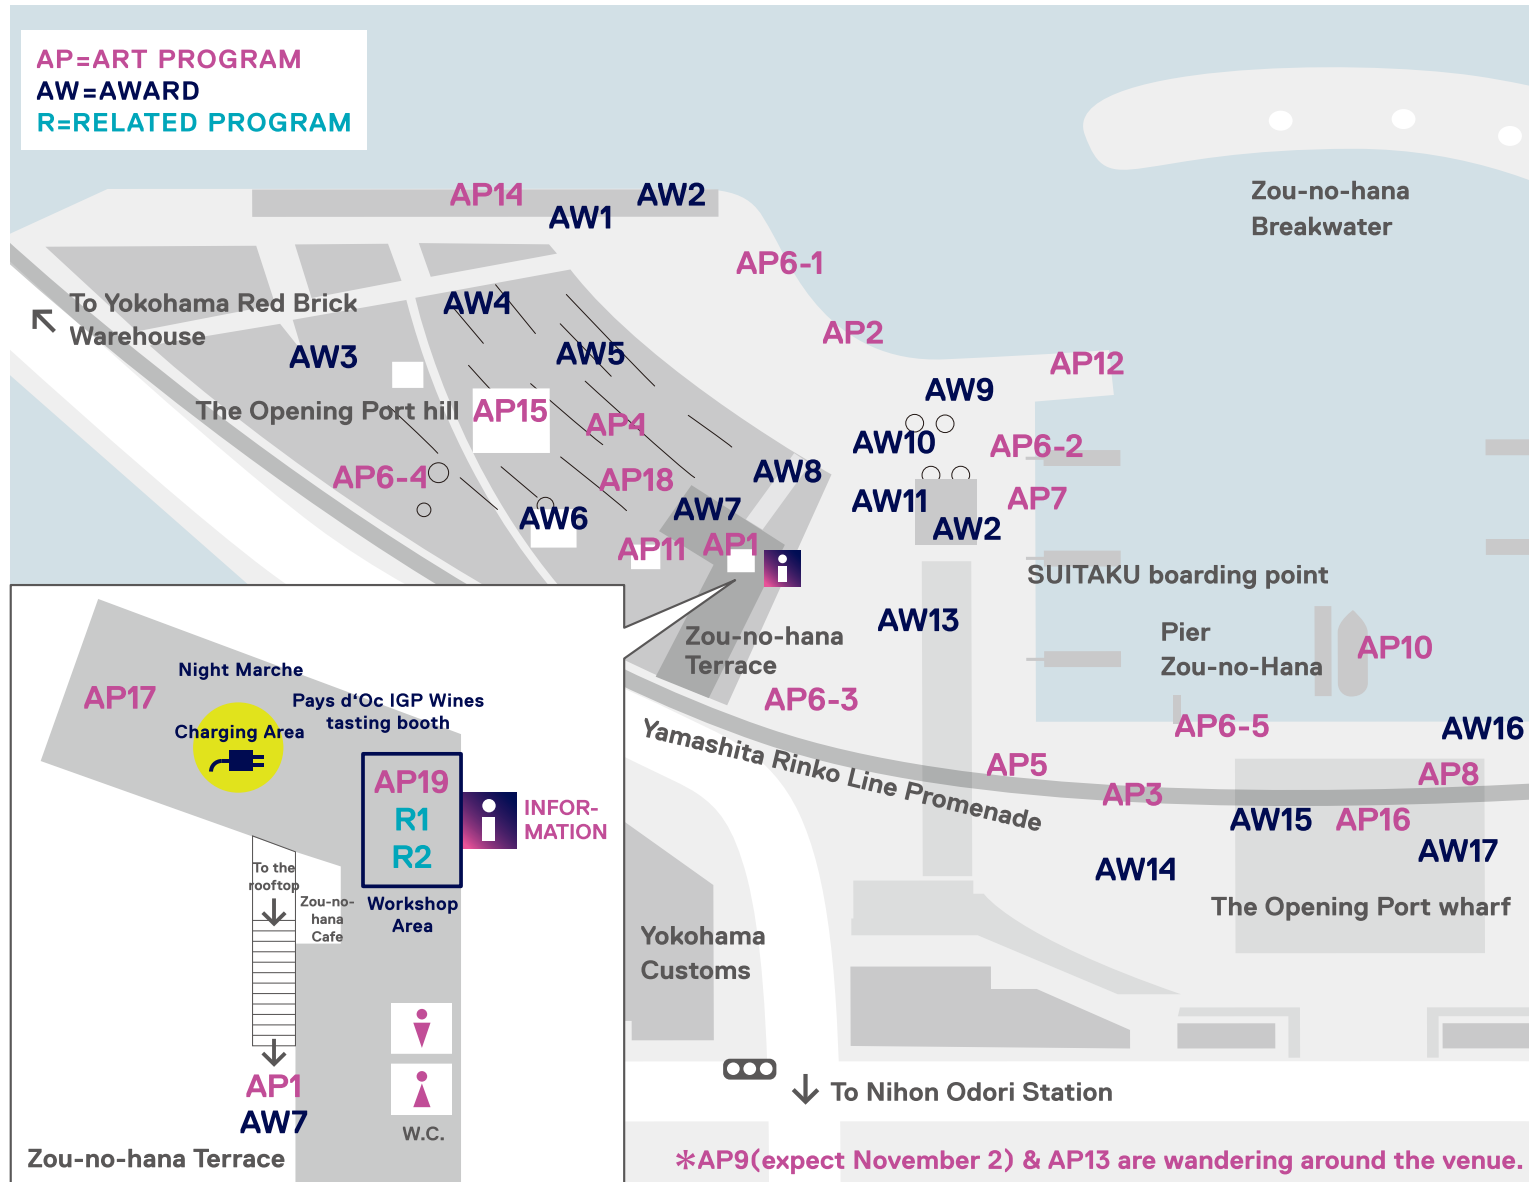

Zou-no-hana Park MAP

ART PROGRAM (AP)

- 1 OTOIRO rendez-vous / Kyota Takahashi
- 2 Pacific Feet / Hiroko Kubo
- 3 View Tracing / Takayuki Mori
- 4 WAVE / FUKUPOLY
- 5 Star ☆ Jam Street / TETSUJIN - AUDIO VISUAL
- 6 Light String Figure / Haruka Aramaki (All 5 Places)
- 7 Let's play big String Figure together! Work Shop / Haruka Aramaki
- 8 GECKO / FUKUPOLY
- 9 Drawing a circle in the air / Junichi Kusaka
- 10 A tea party on a ship "Light of silence" / Soseki Tokunaga + Junichi Kusaka
- 11 Pneuma / Yasuaki Kakehi Laboratory (The University of Tokyo / Keio University)
- 12 Licht Kugel / Building Workshop 2018+Archi-KGU
- 13 Waku Waku Lantern / Building Workshop 2018+Archi-KGU
- 14 Double View / Nobuharu Suzuki Seminar at Yokohama City University
- 15 Luminous Graffiti / Nakagawa Chemical Inc.
- 16 Rainbow Photo Studio / Pi PHOTONICS, INC.
- 17 scending and Descending -reflection- / Rintaro Hara
- 18 Asia electronic live / Kin Tai
- 19 Let's make an original sparkling masks / Nakagawa Chemical Inc.

RELATED PROGRAM (R)

- 1 Shining small fruit 2018" Disaster Risk Reduction Learning Tree"/ Kyota Takahashi
- 2 The day Fuji Xerox Advanced Technology Co., Ltd. provided "Let's roll sparkling balls" / Rintaro Hara