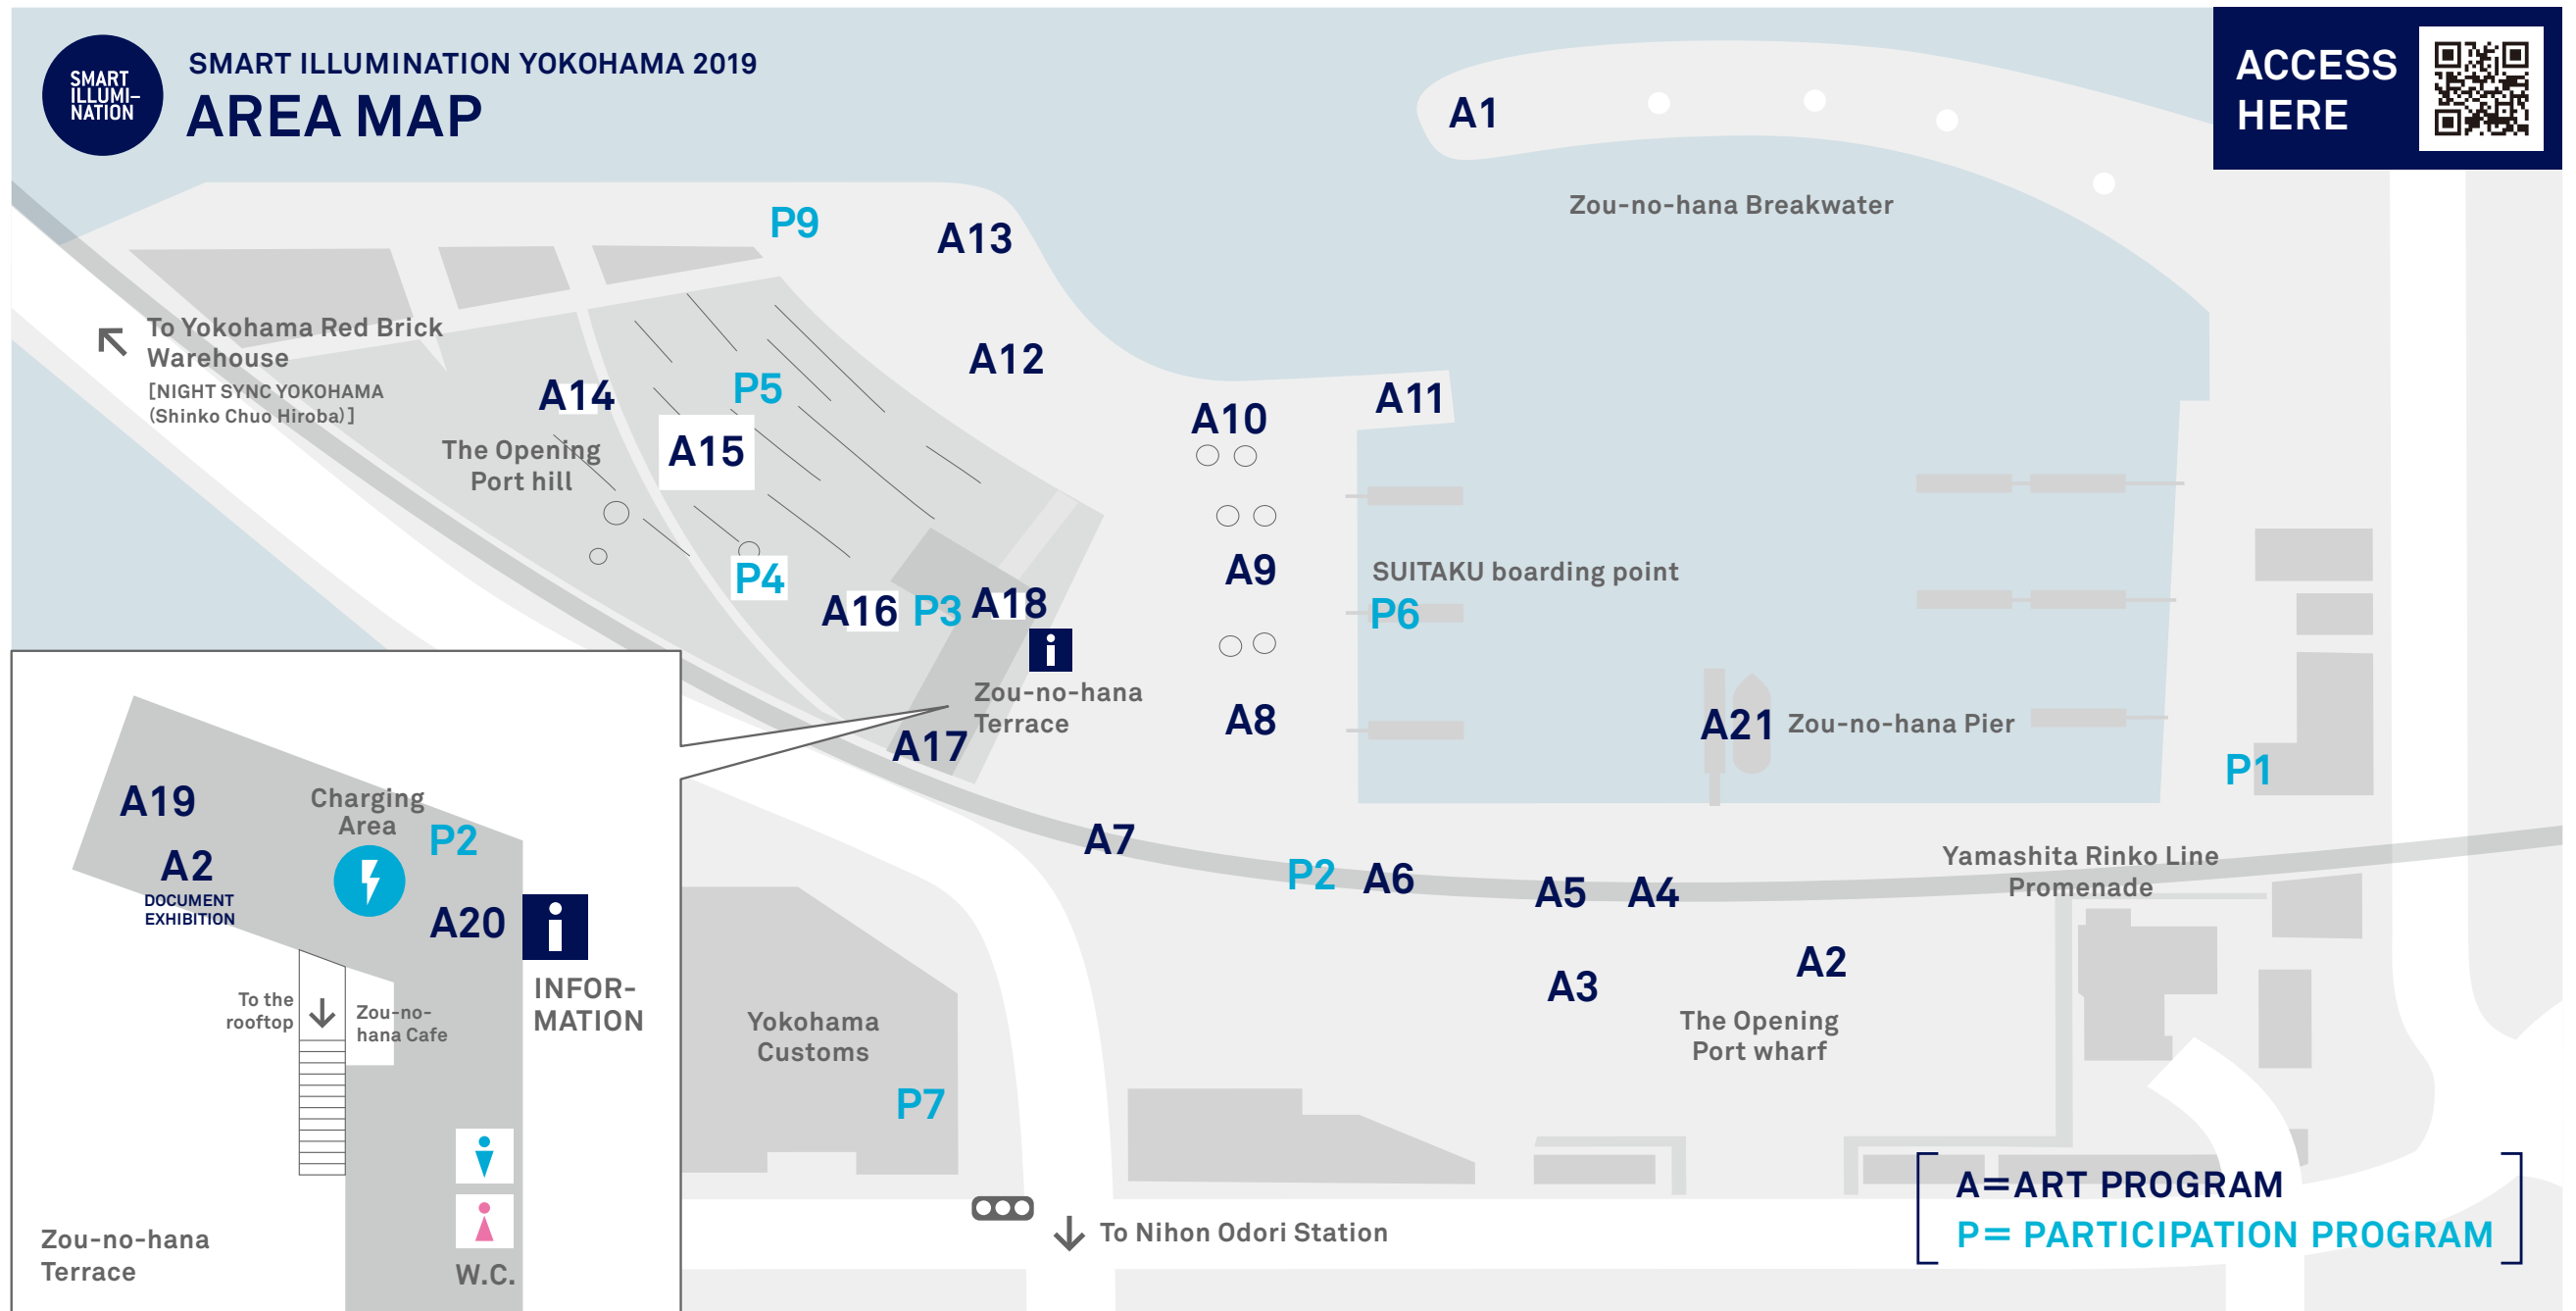

SMART ILLUMINATION YOKOHAMA 2019 AREA MAP

ACCESS
HERE

A=ART PROGRAM
P= PARTICIPATION PROGRAM

ART PROGRAM (A)

- A1 The Cityscape and an individual**
Space Direction Studio, Department of Design, Faculty of Fine Arts, Tokyo University of The Arts
- A2 Challenging Zone!! -Smart illumination updated version by kids creator-**
Kyota Takahashi *Project document exhibited in Zounohana Terrace
- A3 Olympict** Josai International University Faculty of Media Studies Cross Media Course Team C
- A4 Movement act** Shun Onozawa
- A5 Blink-Blink** Aoi Morita
- A6 Light line** Nobuharu Suzuki Seminar at Yokohama City University
- A7 YUKARI** Josai International University Faculty of Media Studies Cross Media Course Team A
- A8 Luminous Graffiti** Nakagawa Chemical Inc.
- A9 Pain x Art** Yumi Ishii
- A10 KEMARI installation** Junichi Kusaka
- A11 Waves** Yasuaki Kakehi Laboratory, The University of Tokyo

PARTICIPATION PROGRAM (P)

- P1 YOKOHAMA LOTUS** YOKOHAMA LOTUS
- P2 ZOU-SUN-NIGHT-MARCHE** ZOU-SUN-MARCHE
- P3 PORT JOURNEYS YOKOHAMA ↔ KAOHSIUNG** Andy Ayaka Yamamoto
Return Exhibition 「永恆の故事 - The Eternal Story」 PORT JOURNEYS/Andy Ayaka Yamamoto
- P4 Shining Smile Fruit 2019 "Disaster Risk Reduction Learning Tree"**
Housing and Architecture Bureau City of Yokohama
- P5 Kids Workshop with Aokid "Let's think about our planet with The Little Prince"**
Institut français du Japon - Yokohama x Aokid
- P6 SUITAKU "SMART ILLUMINATION-PREMIUM CRUISE"** Yokohama Barge Service Cooperative Society (SUITAKU)
- P7 YOKOHAMA CUSTOMS HQ Observation Tour** YOKOHAMA CUSTOMS
- P8 Open House of Yasuaki Kakehi Laboratory, The University of Tokyo** Yasuaki Kakehi Laboratory,
The University of Tokyo (NU Kannai-building, 223-1, Yamashita-cho, Naka-ku, Yokohama)
- P9 NIGHT SYNC YOKOHAMA AR marker**